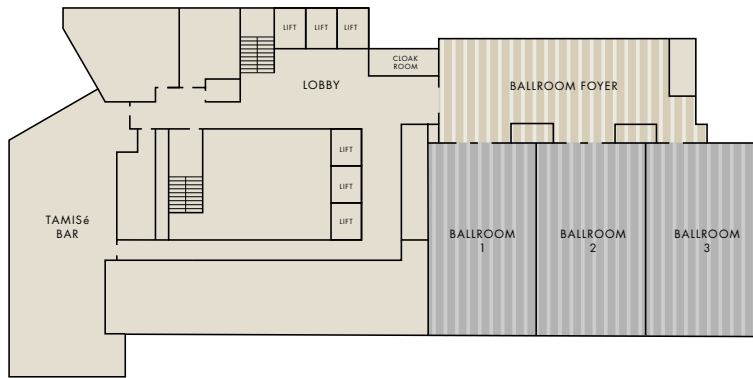

FLOOR PLAN & DIRECTIONS

LEVEL 1 M

LEVEL 2

DIRECTIONS

VIA HOTEL DRIVER FROM THE AIRPORT

When exiting the baggage claim, look for our driver with Park Hyatt London River Thames sign.

VIA PUBLIC TRANSPORTATION FROM THE AIRPORT