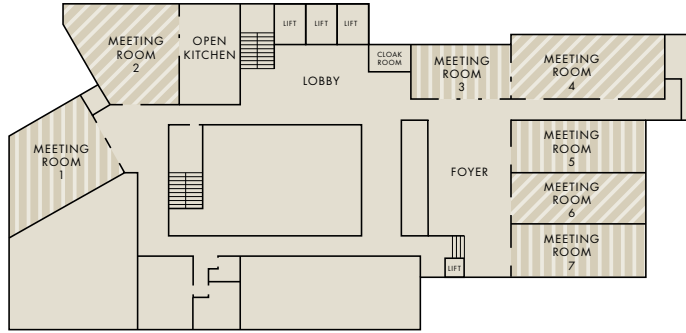

FLOOR PLAN & DIRECTIONS

LEVEL 1 M

LEVEL 2

DIRECTIONS

VIA HOTEL DRIVER FROM THE AIRPORT

When exiting the baggage claim, look for our driver with Park Hyatt London River Thames sign.

VIA PUBLIC TRANSPORTATION FROM THE AIRPORT